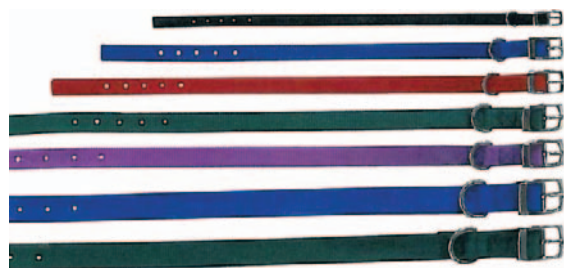

NYLON SINGLE LAYER Colours – Black, Blue, Red & Purple

86021	Nylon Dog Collar 10mm x 35cm
86022	Nylon Dog Collar 15mm x 40cm
86023	Nylon Dog Collar 15mm x 45cm
86024	Nylon Dog Collar 20mm x 50cm
86025	Nylon Dog Collar 20mm x 55cm
86026	Nylon Dog Collar 25mm x 60cm
86027	Nylon Dog Collar 25mm x 65cm