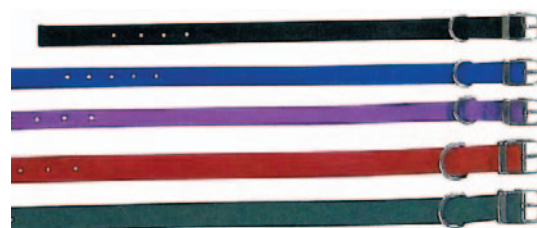

NYLON DOUBLE LAYER Colours – Black, Blue, Red & Purple

86001	Nylon Dog Collar 19mm x 45cm
86002	Nylon Dog Collar 19mm x 50cm
86003	Nylon Dog Collar 19mm x 55cm
86006	Nylon Dog Collar 25mm x 60cm
86007	Nylon Dog Collar 25mm x 65cm
86008	Nylon Dog Collar 25mm x 70cm
86009	Nylon Dog Collar 25mm x 75cm