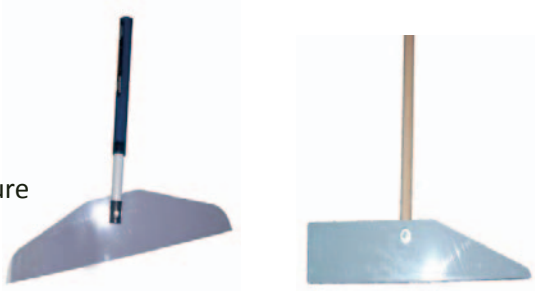

4009 Shearers Scrub with scraper Wooden Back – Millet

8205 Ezy Sweep with Wooden Handle

10060 Extenda Sweep telescopic handle feature

10080 Bushies Batts (Betta Batts) – Plastic

COLLARS

PLAIN LEATHER

Colours - Black, Green, Blue, Red